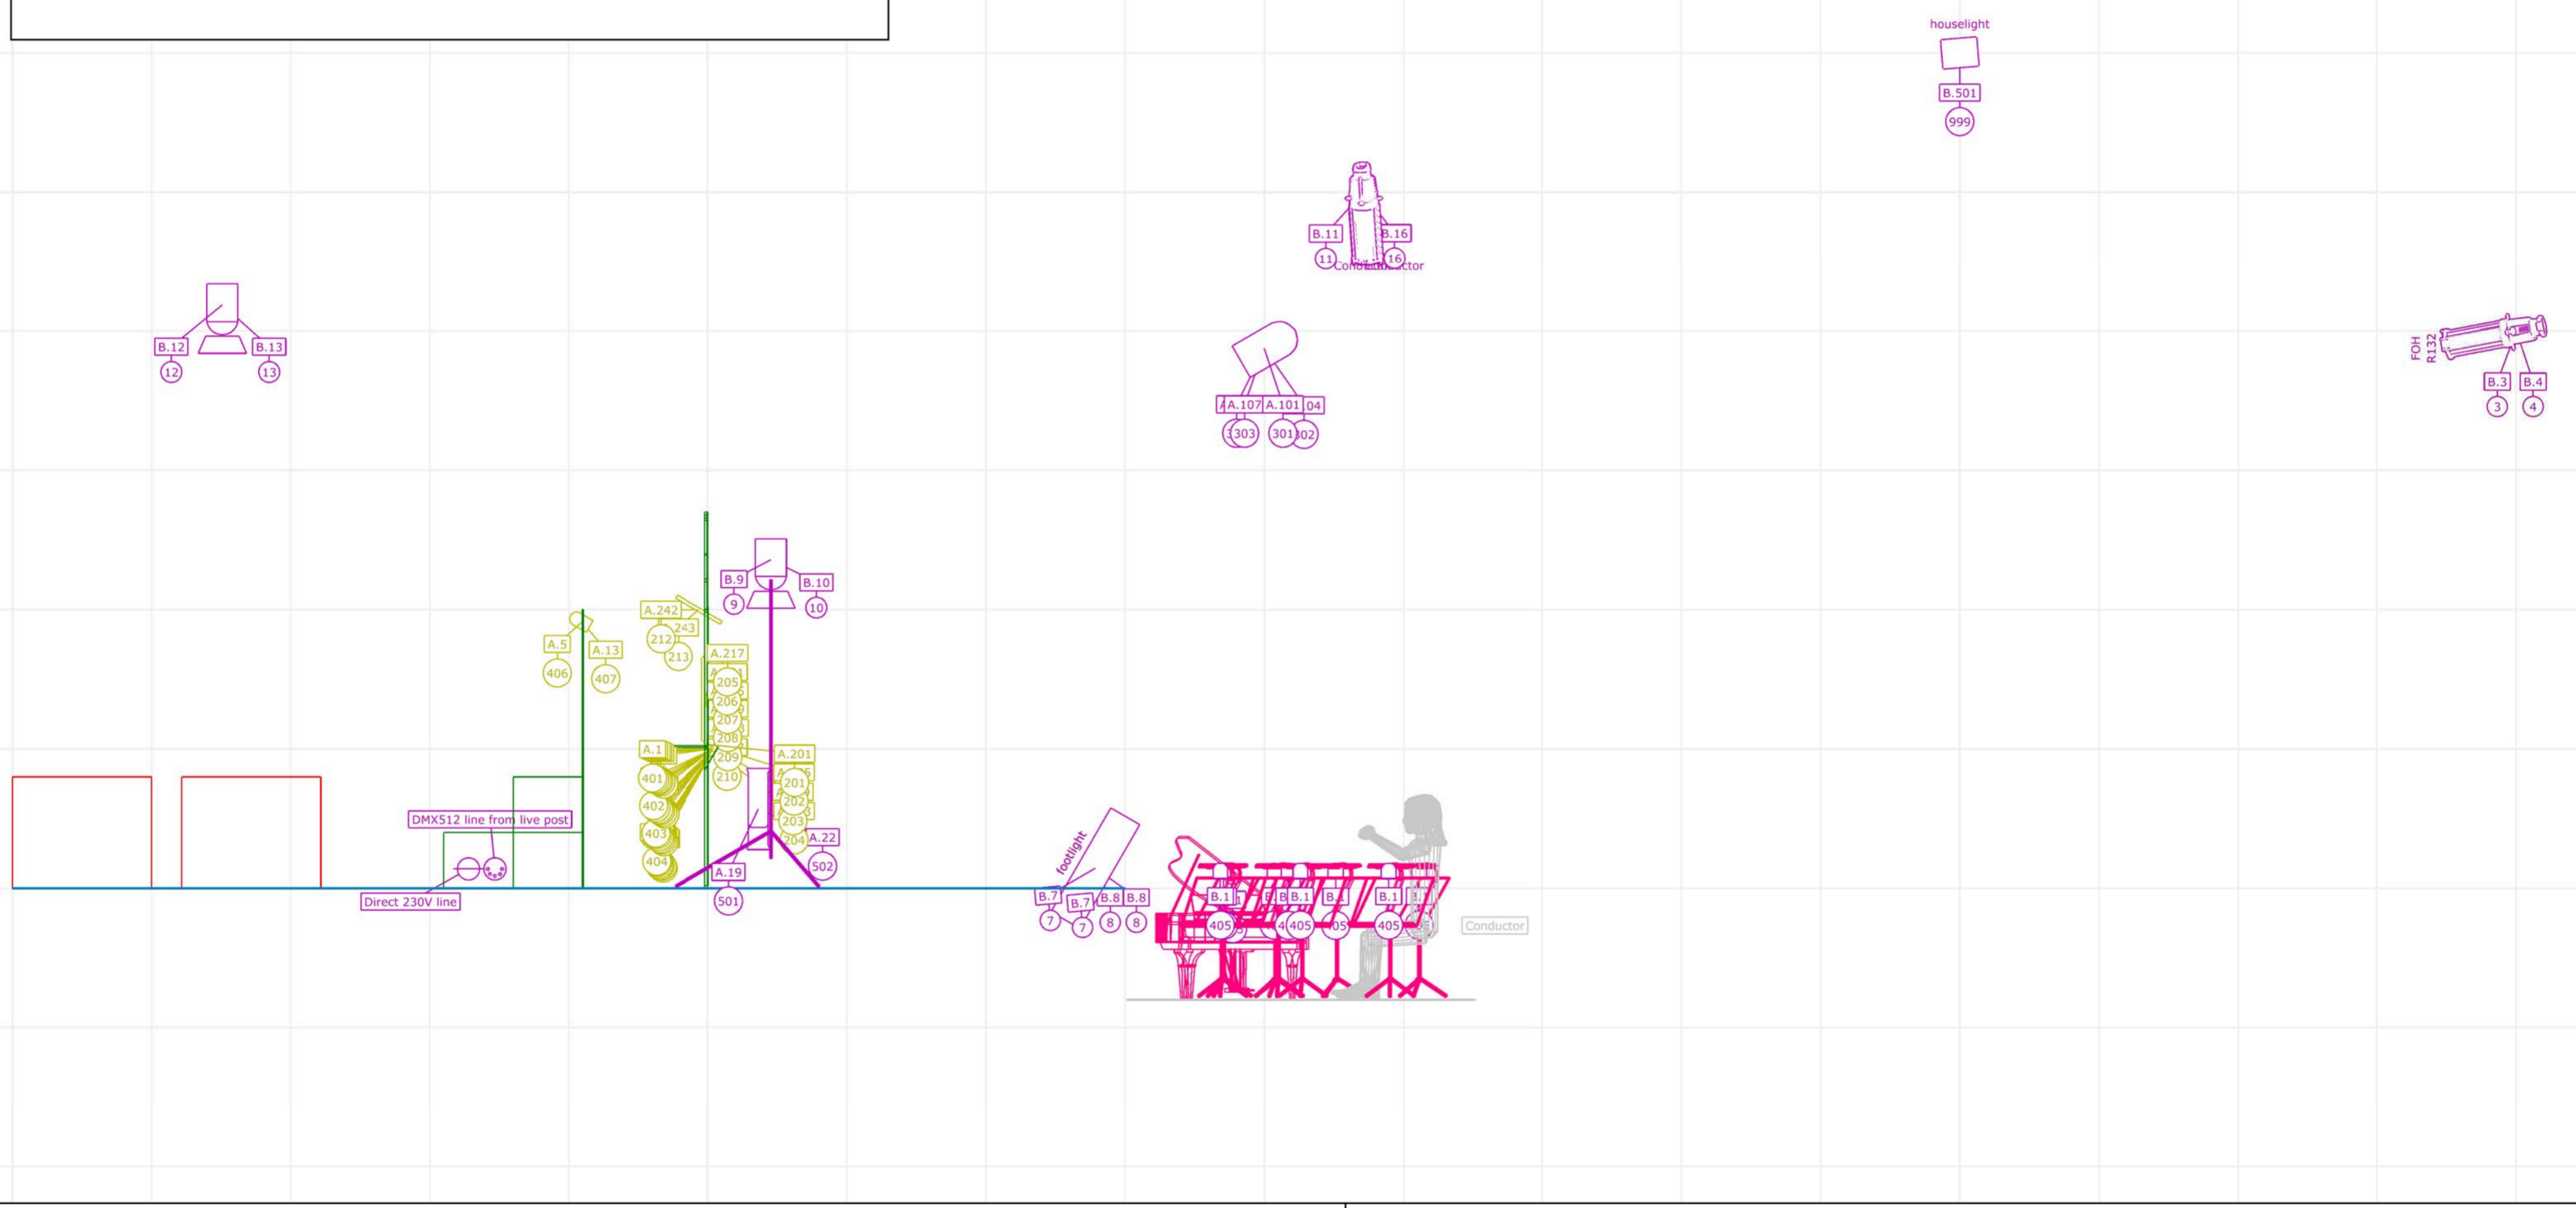

- Omnidirectional 12V/3W LED Bulb (24)
- Dimmable Music Stand Light (10)
- 24V RGB-WW LED Tape (10)
- PC 500W - 1000W (4)
- Wash RGB LED silent fixture - minimum beam angle 40° (4)
- Profile spot 15°-30° (4)
- halogen or LED warmwhite "Footlight" - minimal beam angle 60° (min 5000lm)
- LED Par 16 12V/12W/120° (2)
- Wash RGB LED silent fixture - beam angle in between 20° - 40° (2)
- 24V UV LED Tape (2)
- whatever houselights :) (1)

Color key

1. PROVIDED BY PROMOTER - LIGHTING FIXTURES
1. PROVIDED BY PROMOTER - MUSIC STANDS
1. PROVIDED BY PROMOTER - TABLES
2. MINIMUM DIMENSION OF THE STAGE 8m x 8m
2. MINIMUM ORCHESTRA SPACE 8m x 2m
3. OWN FIXTURES
3. SCENE SET

SECTION

Symbol key

-  Omnidirectional 12V/3W LED Bulb (24)
-  24V RGB-WW LED Tape (10)
-  Dimmable Music Stand Light (9)
-  PC 500W - 1000W (4)
-  halogen or LED warmwhite "Footlight" - minimal beam angle 60° (min 5000lm) (4)
-  Profile spot 15°-30° (4)
-  Wash RGB LED silent fixture - minimum beam angle 40° (4)
-  24V UV LED Tape (2)
-  Wash RGB LED silent fixture - beam angle in between 20° - 40° (2)
-  LED Par 16 12V/12W/120° (2)
-  whatever houselights :) (1)

Color key

- 1. PROVIDED BY PROMOTER - LIGHTING FIXTURES 
- 1. PROVIDED BY PROMOTER - MUSIC STANDS 
- 1. PROVIDED BY PROMOTER - TABLES 
- 2. MINIMUM DIMENSION OF THE STAGE 8m x 8m 
- 2. MINIMUM ORCHESTRA SPACE 8m x 2m 
- 3. OWN FIXTURES 
- 3. SCENE SET 