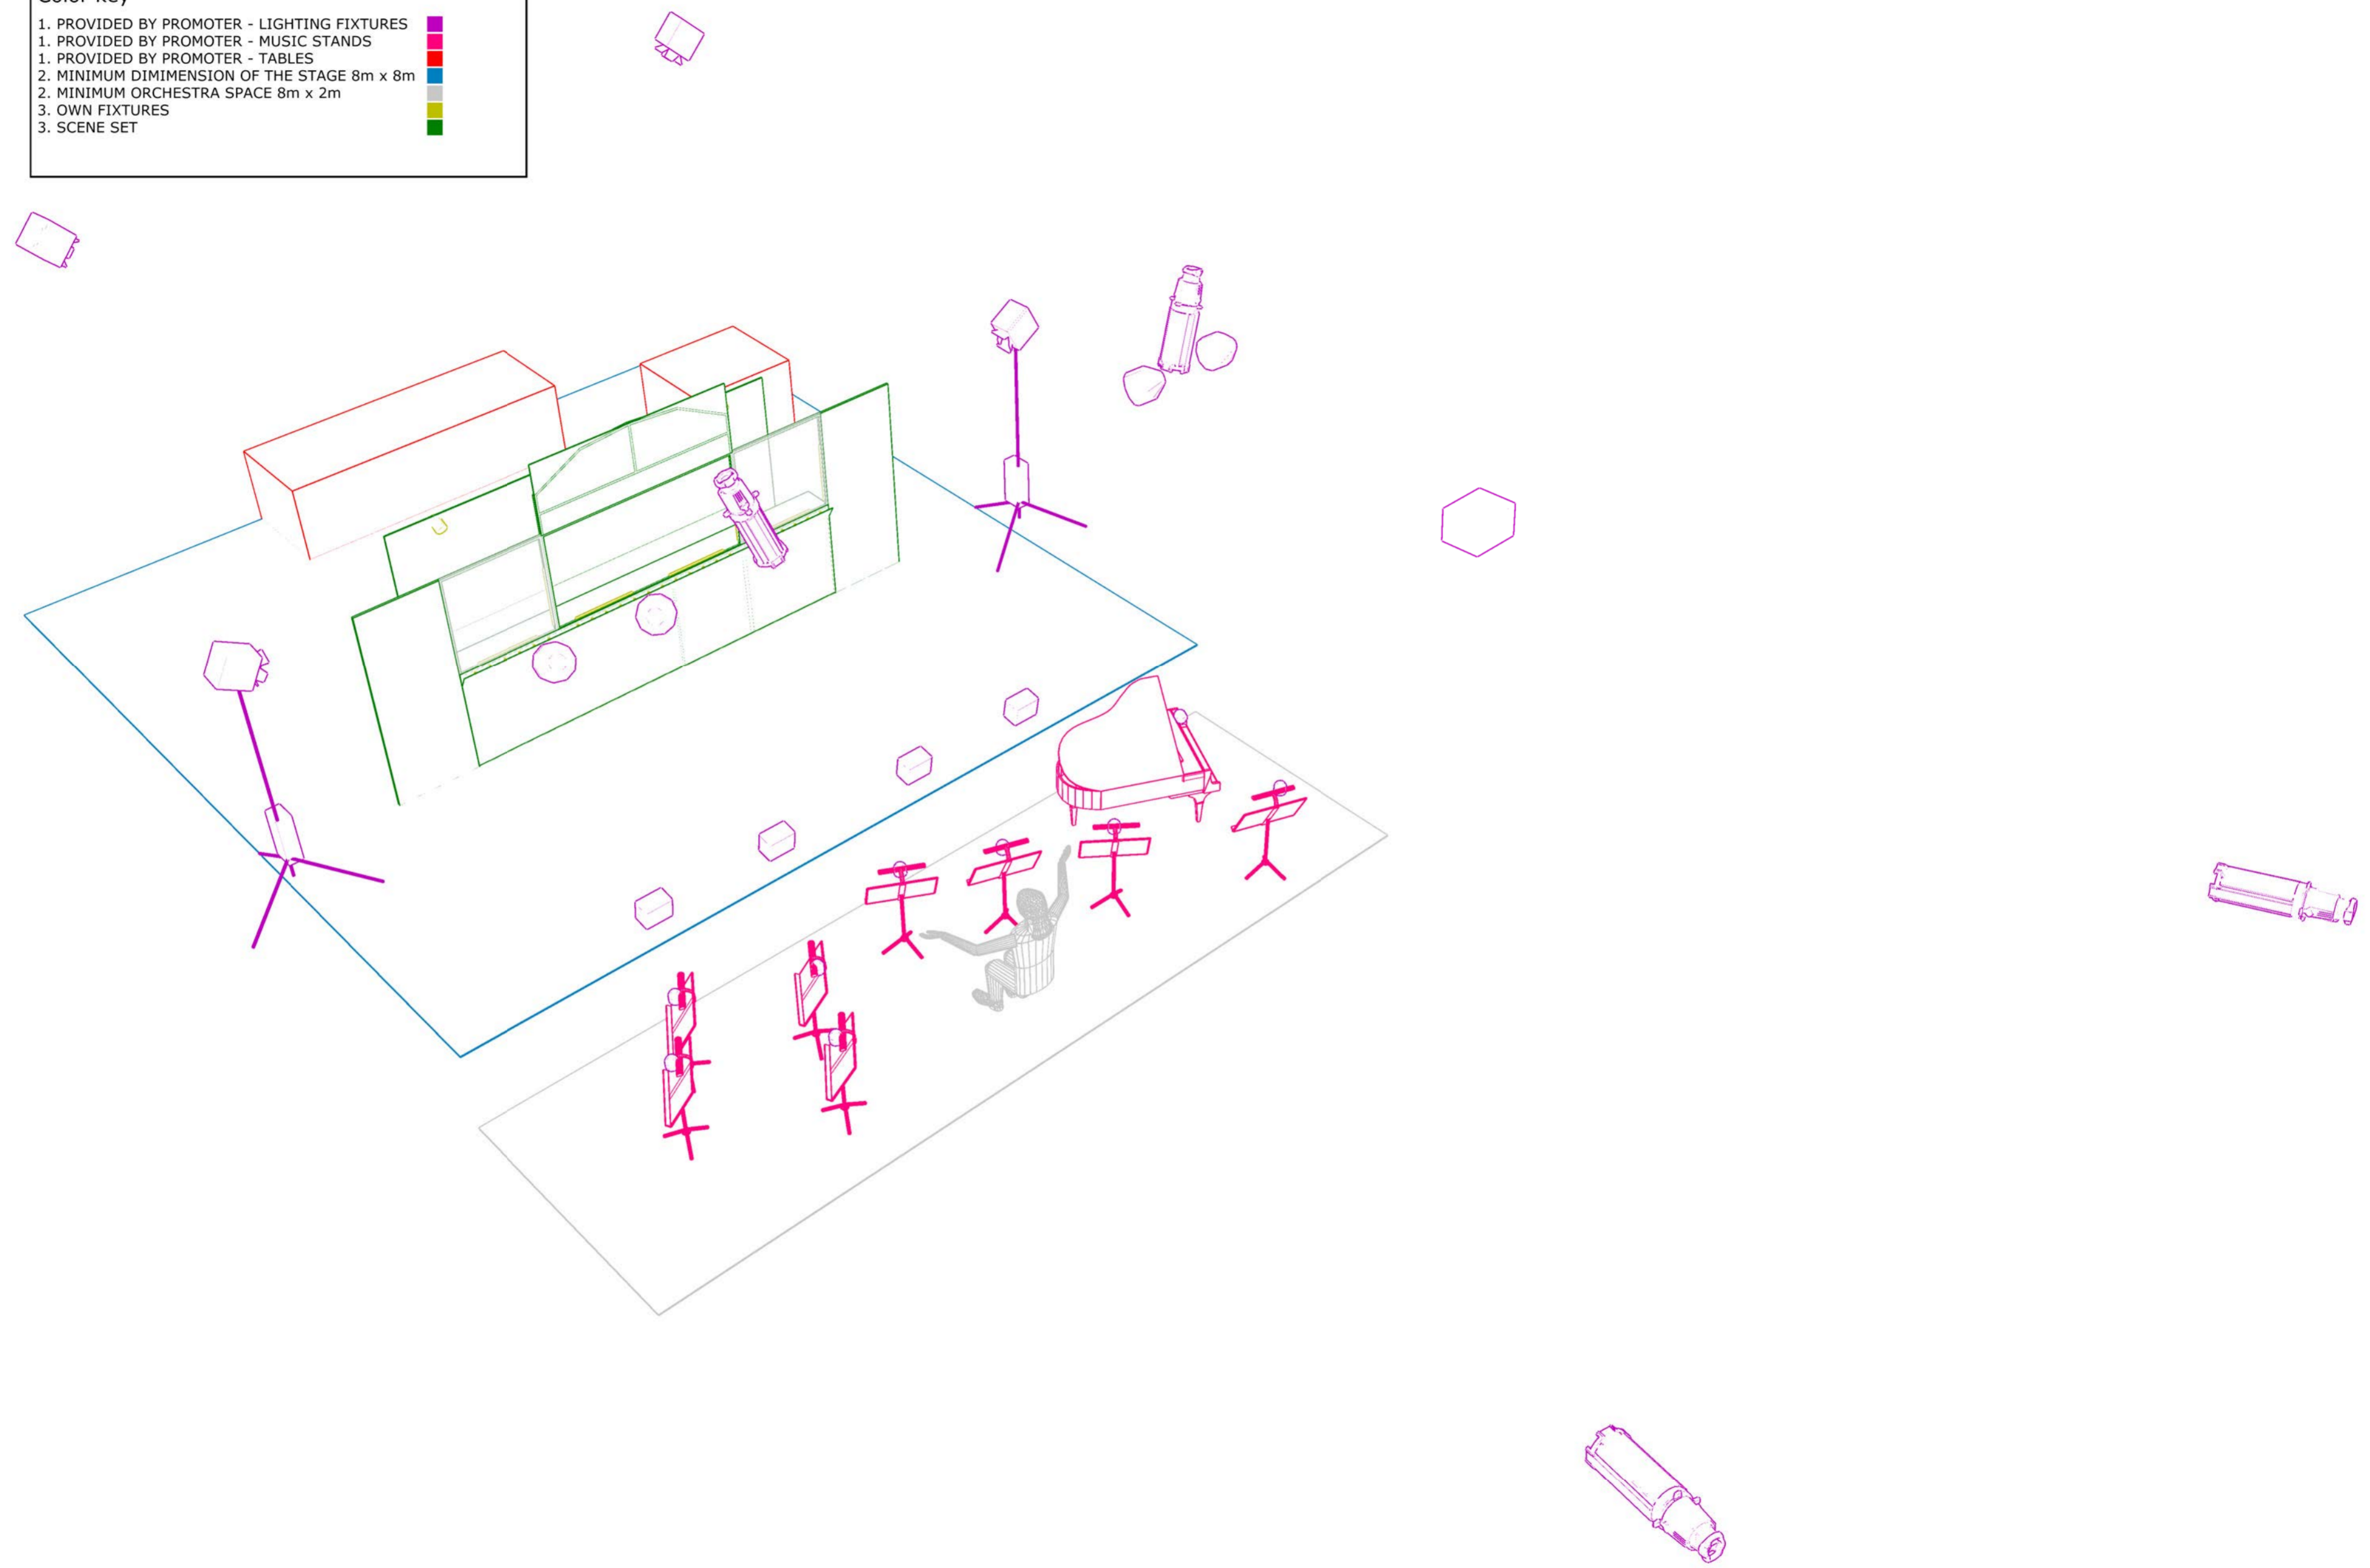

Color key

1. PROVIDED BY PROMOTER - LIGHTING FIXTURES
1. PROVIDED BY PROMOTER - MUSIC STANDS
1. PROVIDED BY PROMOTER - TABLES
2. MINIMUM DIMENSION OF THE STAGE 8m x 8m
2. MINIMUM ORCHESTRA SPACE 8m x 2m
3. OWN FIXTURES
3. SCENE SET

SECTION

Symbol key

-  Omnidirectional 12V/3W LED Bulb (24)
-  24V RGB-WW LED Tape (10)
-  Dimmable Music Stand Light (9)
-  PC 500W - 1000W (4)
-  halogen or LED warmwhite "Footlight" - minimal beam angle 60° (min 5000lm) (4)
-  Profile spot 15°-30° (4)
-  Wash RGB LED silent fixture - minimum beam angle 40° (4)
-  24V UV LED Tape (2)
-  Wash RGB LED silent fixture - beam angle in between 20° - 40° (2)
-  LED Par 16 12V/12W/120° (2)
-  whatever houselights :) (1)

Color key

- 1. PROVIDED BY PROMOTER - LIGHTING FIXTURES 
- 1. PROVIDED BY PROMOTER - MUSIC STANDS 
- 1. PROVIDED BY PROMOTER - TABLES 
- 2. MINIMUM DIMENSION OF THE STAGE 8m x 8m 
- 2. MINIMUM ORCHESTRA SPACE 8m x 2m 
- 3. OWN FIXTURES 
- 3. SCENE SET 

Grid spacing 1m x 1m	
Document name ACIS_a_Galatea_2023_FINAL.c2p	

Color key

- 1. PROVIDED BY PROMOTER - LIGHTING FIXTURES █
- 1. PROVIDED BY PROMOTER - MUSIC STANDS █
- 1. PROVIDED BY PROMOTER - TABLES █
- 2. MINIMUM DIMENSION OF THE STAGE 8m x 8m █
- 2. MINIMUM ORCHESTRA SPACE 8m x 2m █
- 3. OWN FIXTURES █
- 3. SCENE SET █